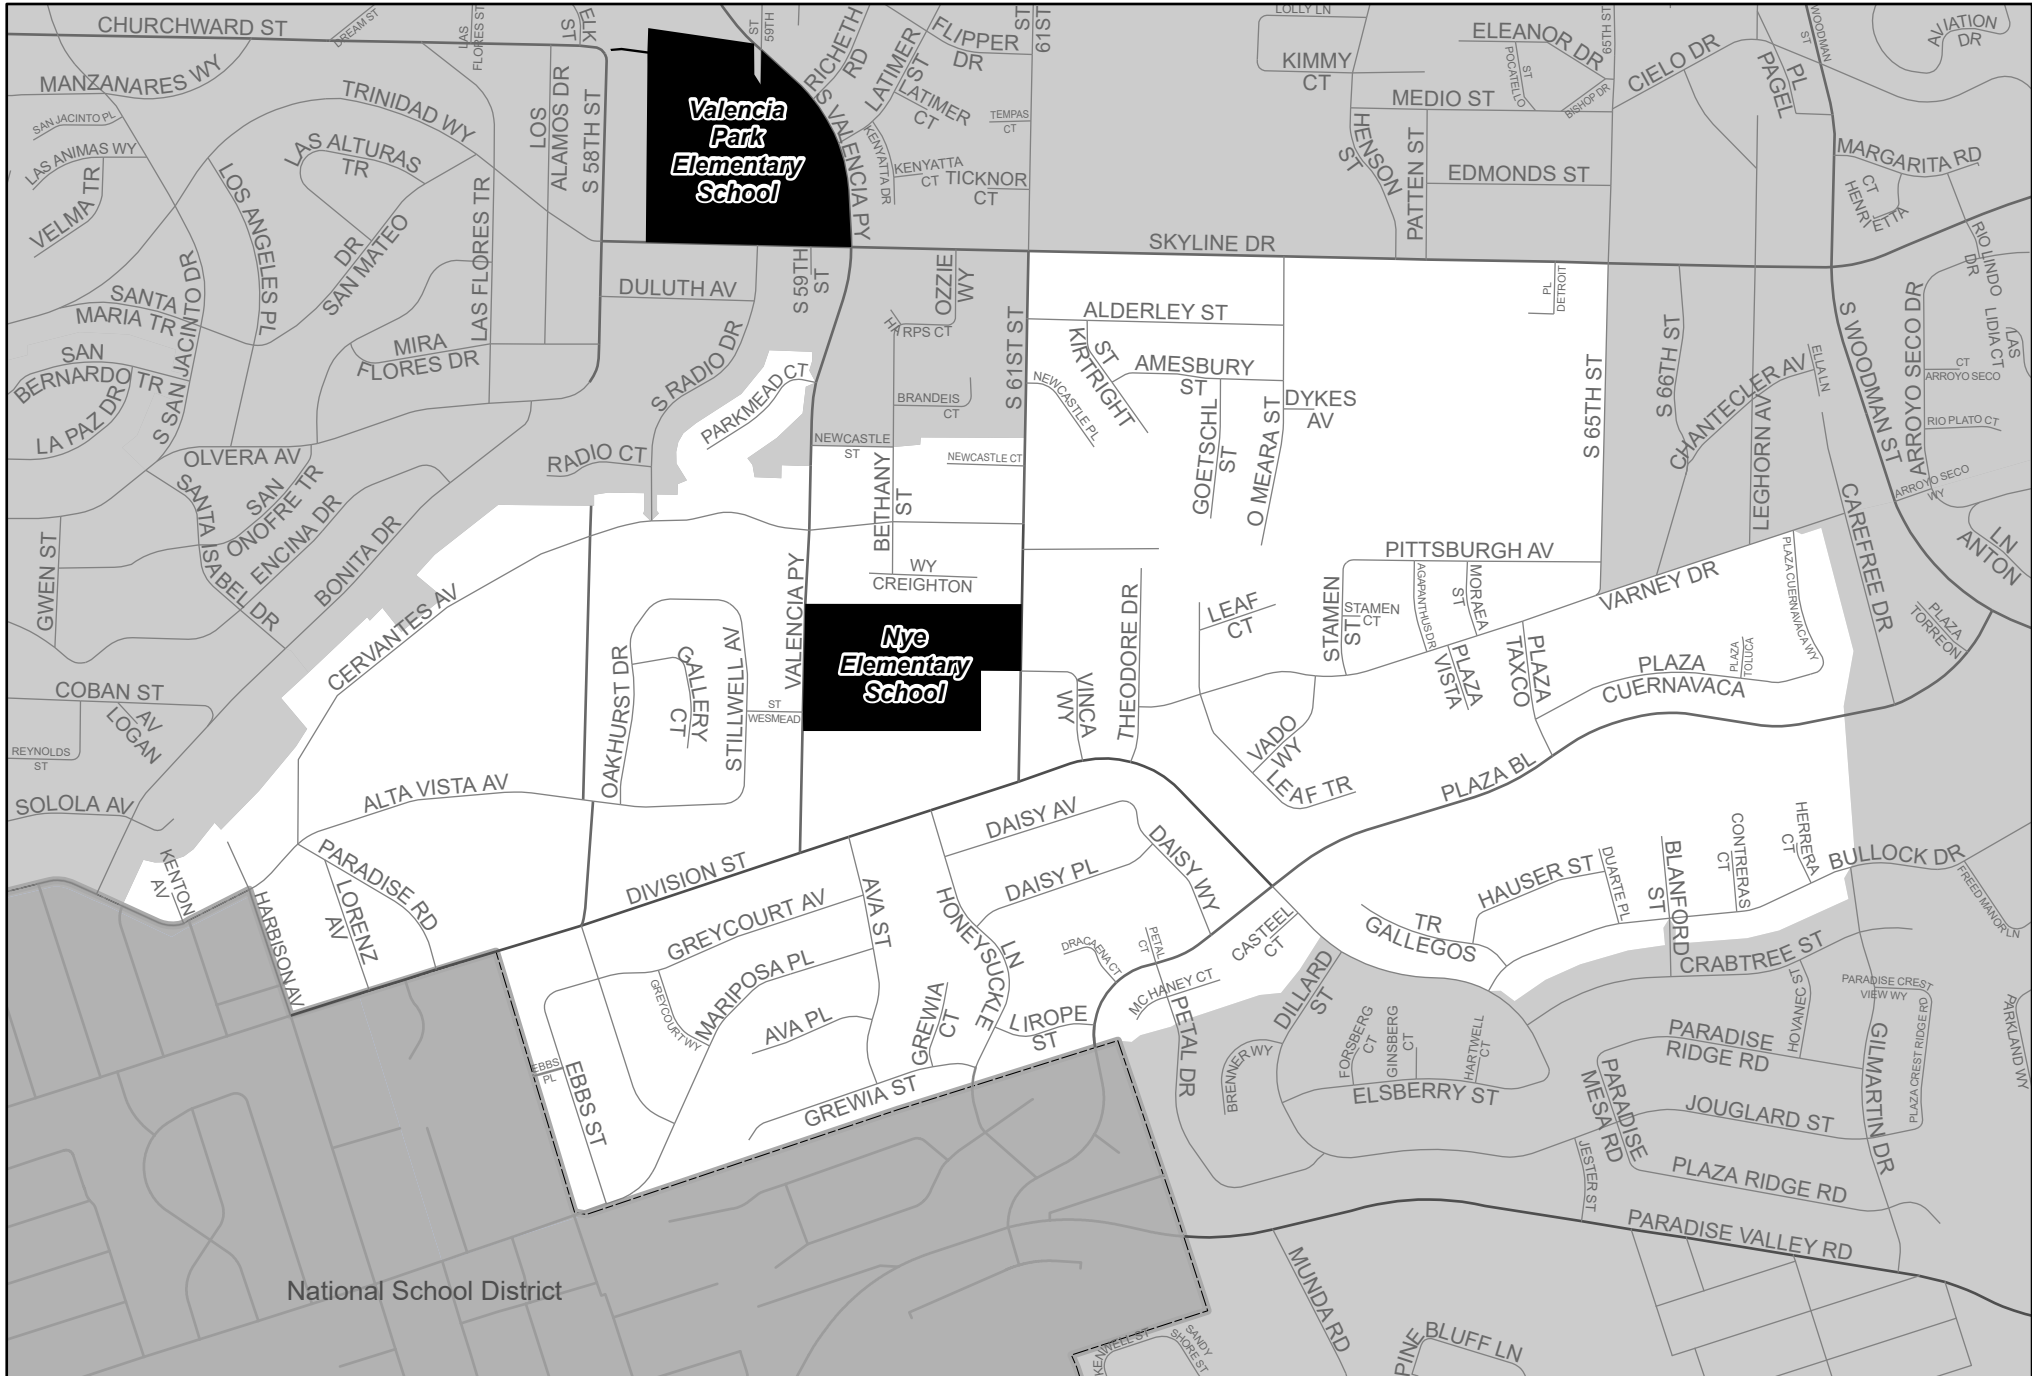

Nye Elementary School

981 Valencia Parkway (619) 430-1200

Attendance
Area
2023-24

The white area is the school's boundary.

The map reflects boundaries only for the year indicated. Boundaries are reviewed annually and subject to change.

National School District